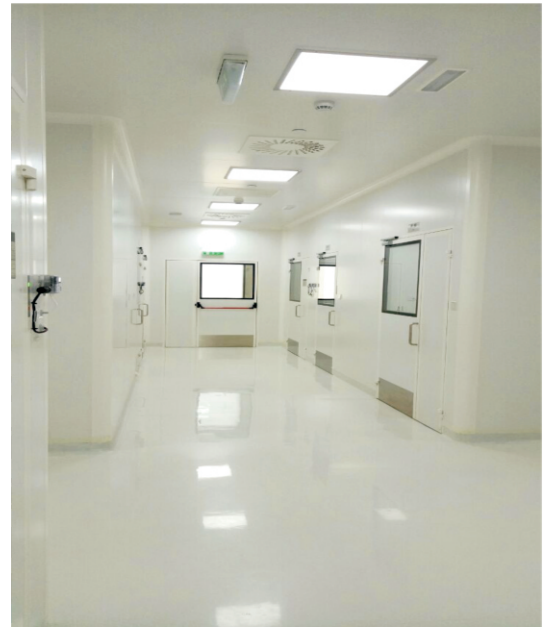

HEPA FILTER HOUSING BOX

We are supplies of ceiling suspension galvanized/ CRCA sheet powder coated construction laminar air flow housing with low leakages G.I. gear operated volume control damper, side connection, PAO testing arrangement, pressure plate to fixing of filter, Internal arrangement for fixing of HEPA filter & SS capsule perforated supply air grill.

MODULAR CLEAN ROOM WALL

WALL

We Develop, Manufacture, Supply and Install complete Clean Room Modular Flush Sandwich Panels / Partitions. Our Panels are manufactured with Galvanized Steel Sheet (G.I.) for the wall skin and high quality of exclusive material Aluminum Profiles for Top & Bottom tracks and Vertical sides of panels for better flexibility & durability.

DOOR

We offer a complete range of Flush Doors with Vision Panels designed to integrate into wall systems like Sandwich Panels / Partition and Masonry wall for Clean Room Application. These are Scientific Doors specially for Clean Room Applications.